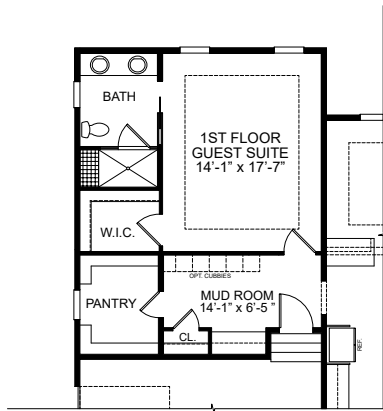

4,144 sq. ft. | 4 Bedrooms | 5 Baths

OPT. 1ST FLOOR GUEST SUITE

FIRST FLOOR PLAN - 08SU01 / 08SU11 - FOLK VICTORIAN  
SHOWN W/ OPT. OUTDOOR LIVING

08SU03 - CHARLESTON

08SU02 / 08SU12 - BUNGALOW