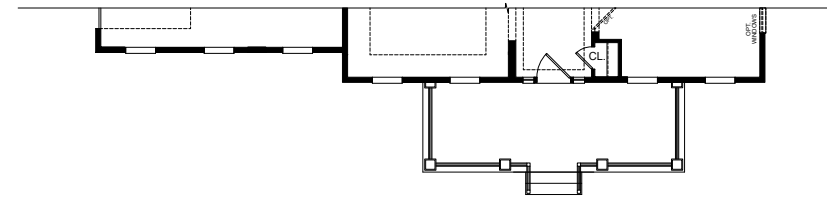

4,144 sq. ft. | 4 Bedrooms | 5 Baths

OPT. 1ST FLOOR GUEST SUITE

FIRST FLOOR PLAN - 08SU01 / 08SU11 - FOLK VICTORIAN  
SHOWN W/ OPT. OUTDOOR LIVING

08SU03 - CHARLESTON

08SU02 / 08SU12 - BUNGALOW