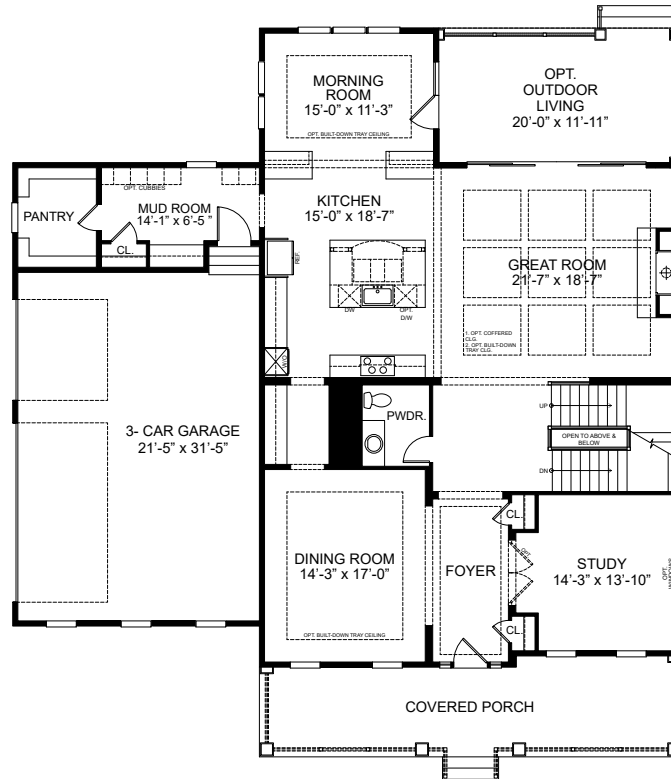

4,144 sq. ft. | 4 Bedrooms | 5 Baths

OPT. 1ST FLOOR GUEST SUITE

FIRST FLOOR PLAN - 08SU01 / 08SU11 - FOLK VICTORIAN  
SHOWN W/ OPT. OUTDOOR LIVING

08SU03 - CHARLESTON

08SU02 / 08SU12 - BUNGALOW