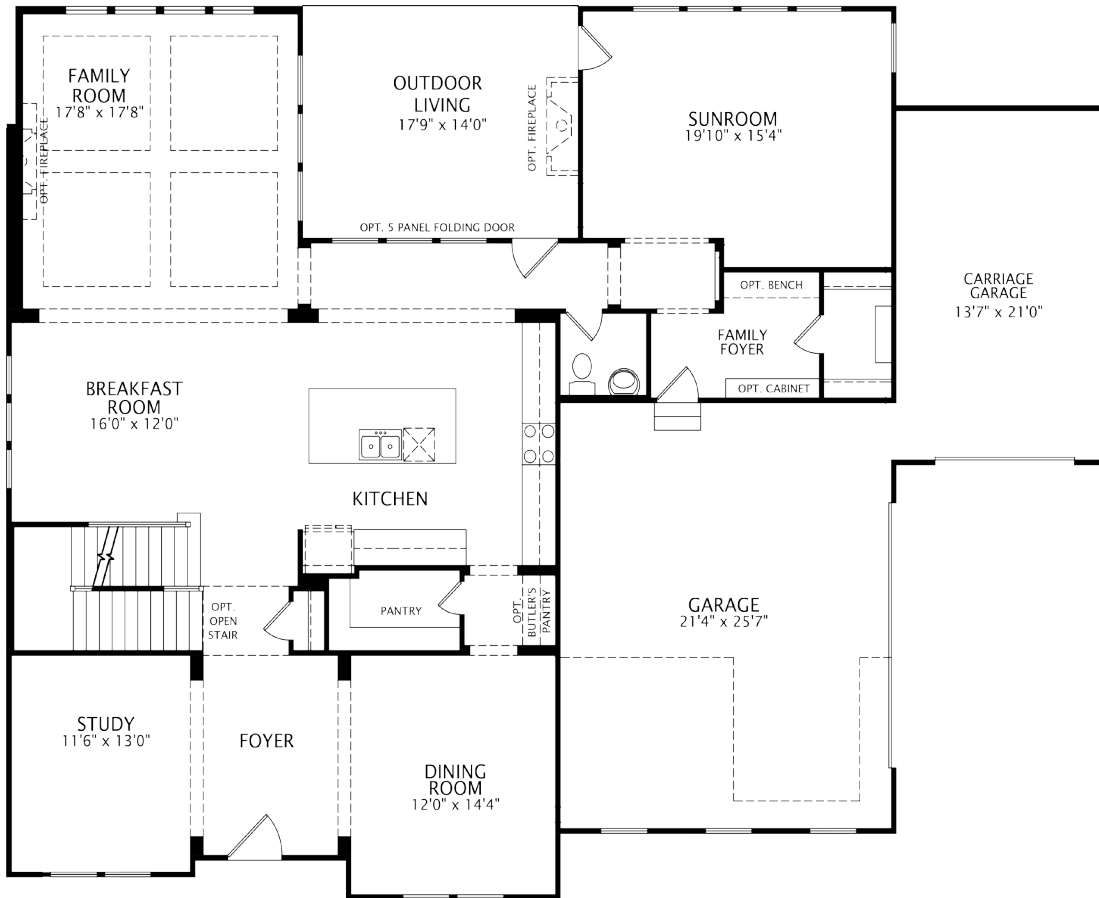

4,274 sq. ft. | 4 Bedrooms | 3.5 Baths

Optional Living Suite

Front varies per elevation