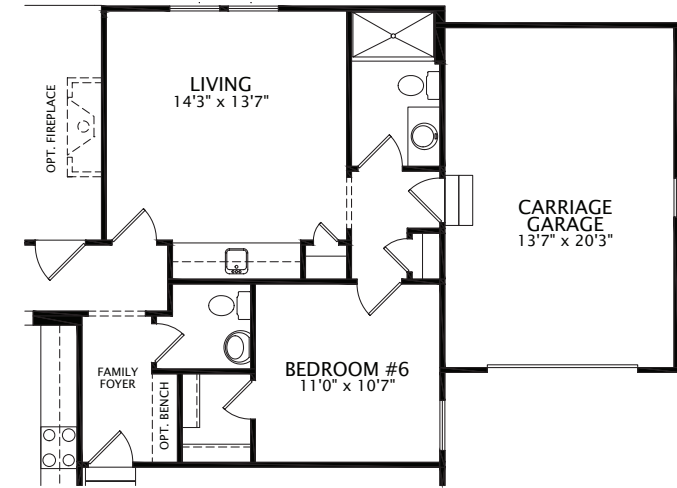

4,274 sq. ft. | 4 Bedrooms | 3.5 Baths

Optional Living Suite

Front varies per elevation