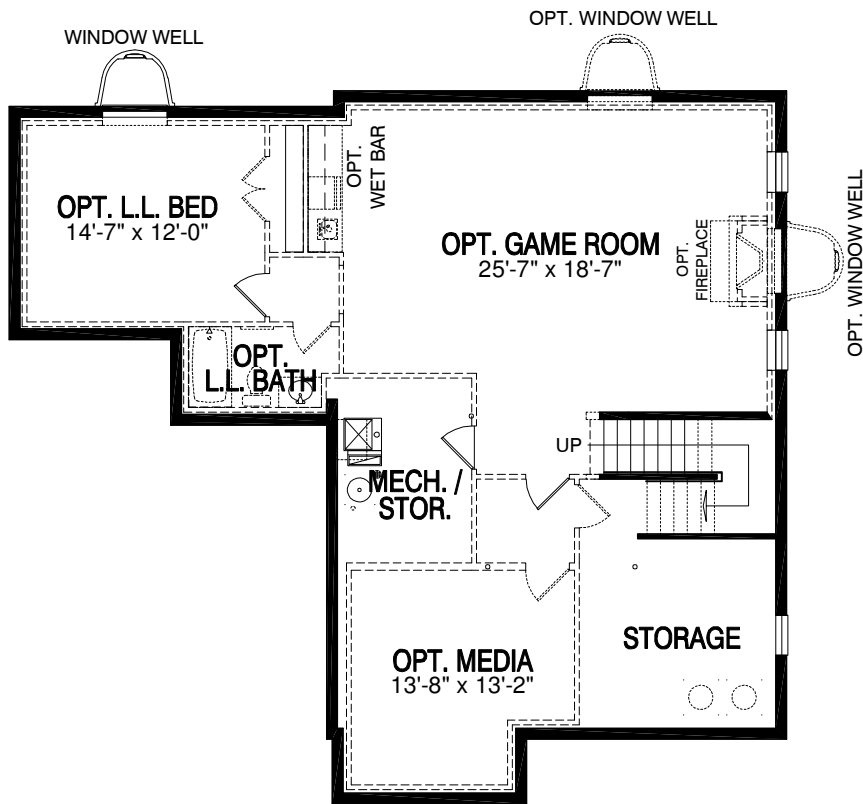

3,228 sq. ft. | 4 Bedrooms | 2.5 Baths

Optional Welled Exit

Optional
Fireplace
w/ HVL

Walkout Condition w/ Optional Sunroom

Optional Sunroom Condition

Optional Walkout Condition

The renderings and site map depicted in this brochure represent artist concepts and are for illustrative purposes only. Please see your sales representative for specific details regarding the elevations, plans, pricing, dimensions, specifications, or products offered in the community. We reserve the right to make modifications or changes without notice or obligation. Photographs are for illustrative purposes only and are not intended to be an actual representation of a specific home being offered. This material shall not constitute a valid offer in any state where prior registration is required or if void by law. Please see a sales consultant for details. MHBR #516. ©2016 Pulte Home Corporation. All rights reserved.