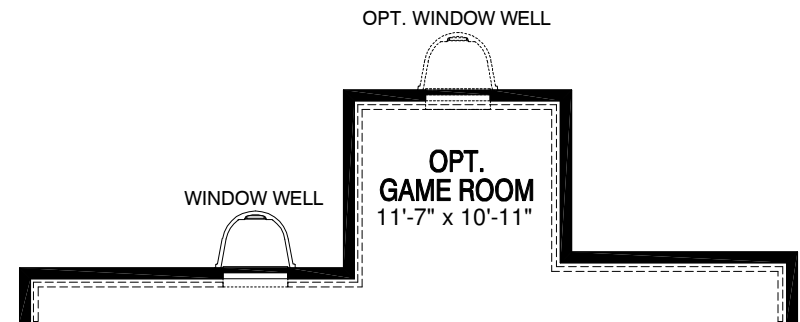

3,228 sq. ft. | 4 Bedrooms | 2.5 Baths

Optional Welled Exit

Optional
Fireplace
w/ HVL

Walkout Condition w/ Optional Sunroom

Optional Sunroom Condition

Optional Walkout Condition

The renderings and site map depicted in this brochure represent artist concepts and are for illustrative purposes only. Please see your sales representative for specific details regarding the elevations, plans, pricing, dimensions, specifications, or products offered in the community. We reserve the right to make modifications or changes without notice or obligation. Photographs are for illustrative purposes only and are not intended to be an actual representation of a specific home being offered. This material shall not constitute a valid offer in any state where prior registration is required or if void by law. Please see a sales consultant for details. MHBR #516. ©2016 Pulte Home Corporation. All rights reserved.