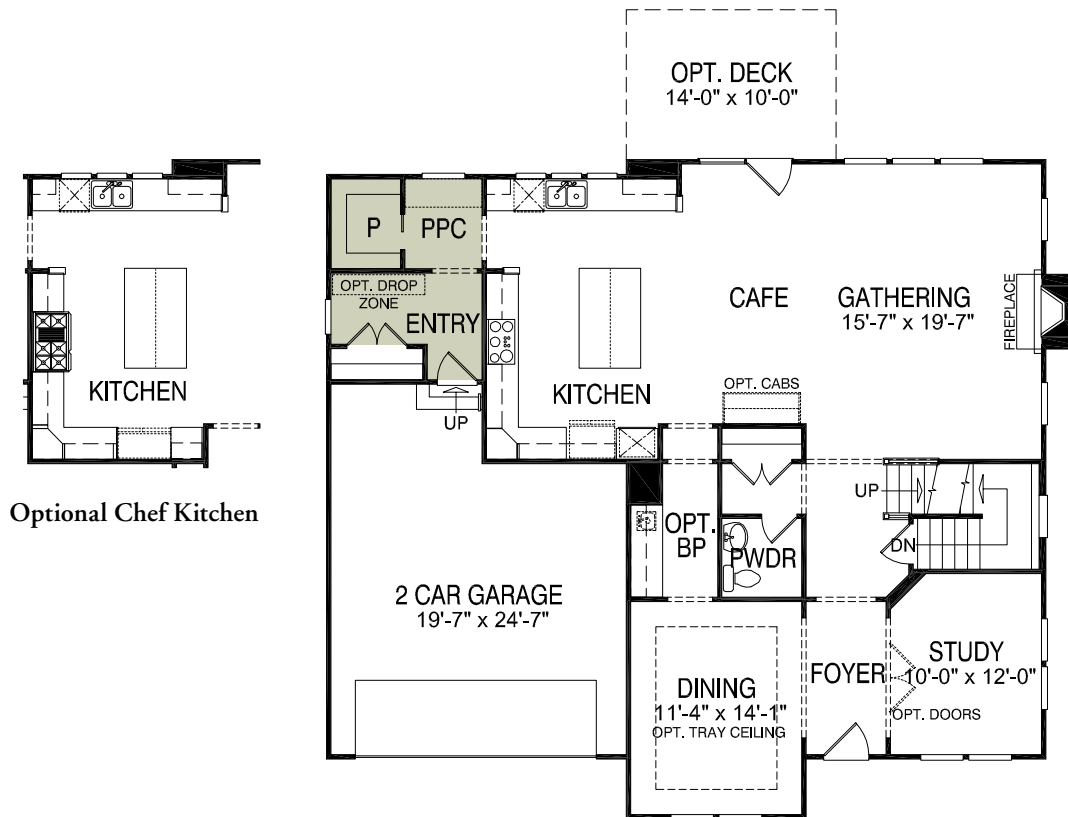

- Life Tested® Feature. Find out more at Pulte.com/lifetested

3,228 sq. ft. | 4 Bedrooms | 2.5 Baths

Optional Screened Porch

Optional Sunroom

The renderings and site map depicted in this brochure represent artist concepts and are for illustrative purposes only. Please see your sales representative for specific details regarding the elevations, plans, pricing, dimensions, specifications, or products offered in the community. We reserve the right to make modifications or changes without notice or obligation. Photographs are for illustrative purposes only and are not intended to be an actual representation of a specific home being offered. This material shall not constitute a valid offer in any state where prior registration is required or if void by law. Please see a sales consultant for details. MHBR #516. ©2016 Pulte Home Corporation. All rights reserved.