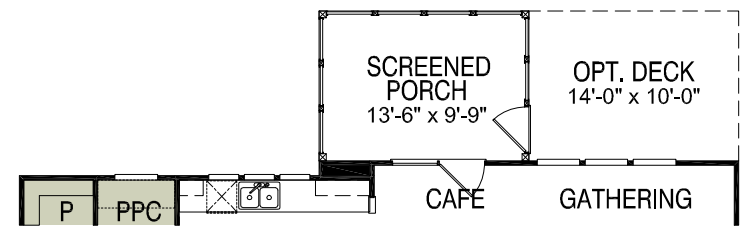

- Life Tested® Feature. Find out more at Pulte.com/lifetested

3,228 sq. ft. | 4 Bedrooms | 2.5 Baths

Optional Screened Porch

Optional Sunroom

The renderings and site map depicted in this brochure represent artist concepts and are for illustrative purposes only. Please see your sales representative for specific details regarding the elevations, plans, pricing, dimensions, specifications, or products offered in the community. We reserve the right to make modifications or changes without notice or obligation. Photographs are for illustrative purposes only and are not intended to be an actual representation of a specific home being offered. This material shall not constitute a valid offer in any state where prior registration is required or if void by law. Please see a sales consultant for details. MHBR #516. ©2016 Pulte Home Corporation. All rights reserved.