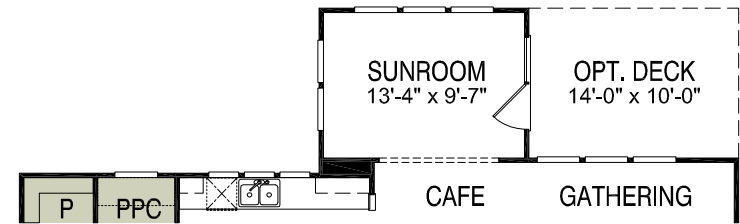

- Life Tested® Feature. Find out more at Pulte.com/lifetested

3,228 sq. ft. | 4 Bedrooms | 2.5 Baths

Optional Screened Porch

Optional Sunroom

The renderings and site map depicted in this brochure represent artist concepts and are for illustrative purposes only. Please see your sales representative for specific details regarding the elevations, plans, pricing, dimensions, specifications, or products offered in the community. We reserve the right to make modifications or changes without notice or obligation. Photographs are for illustrative purposes only and are not intended to be an actual representation of a specific home being offered. This material shall not constitute a valid offer in any state where prior registration is required or if void by law. Please see a sales consultant for details. MHBR #516. ©2016 Pulte Home Corporation. All rights reserved.