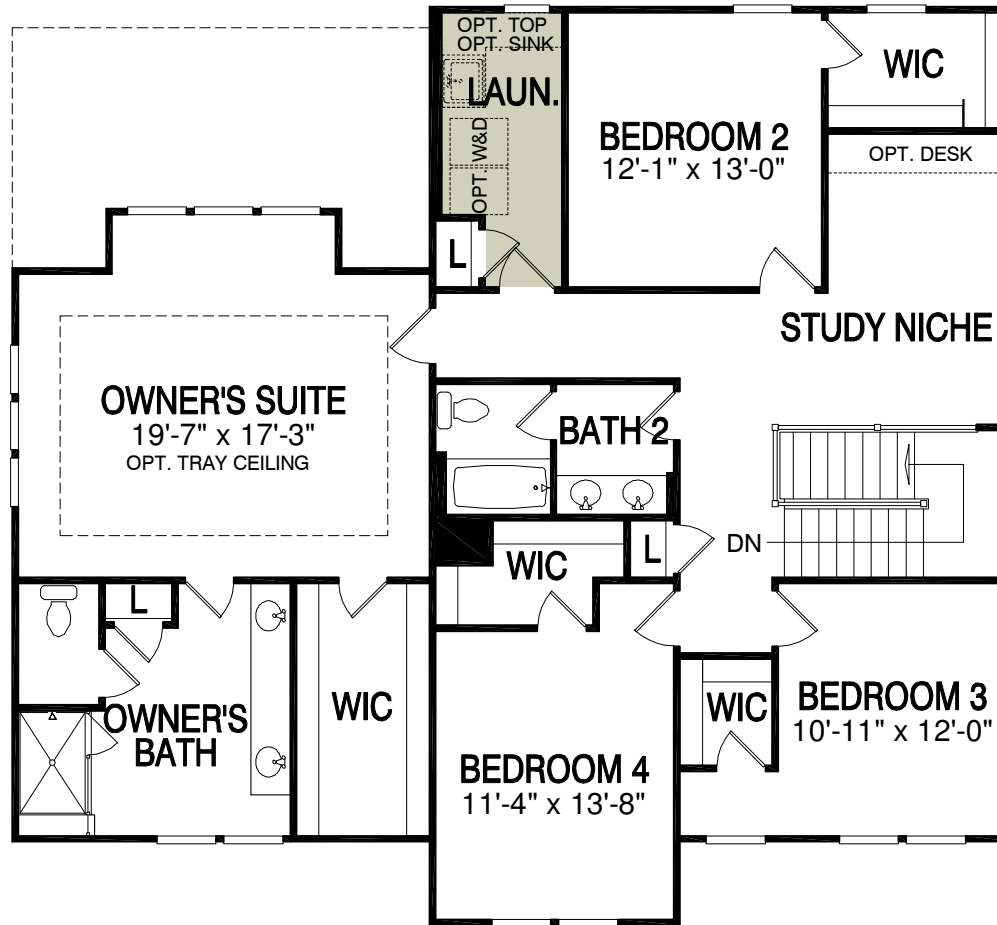

- Life Tested® Feature. Find out more at Pulte.com/lifetested

3,228 sq. ft. | 4 Bedrooms | 2.5 Baths

Optional Luxury Walk-In Shower

Optional Luxury Bath

Optional 3rd Bath

The renderings and site map depicted in this brochure represent artist concepts and are for illustrative purposes only. Please see your sales representative for specific details regarding the elevations, plans, pricing, dimensions, specifications, or products offered in the community. We reserve the right to make modifications or changes without notice or obligation. Photographs are for illustrative purposes only and are not intended to be an actual representation of a specific home being offered. This material shall not constitute a valid offer in any state where prior registration is required or if void by law. Please see a sales consultant for details. MHBR #516. ©2016 Pulte Home Corporation. All rights reserved.