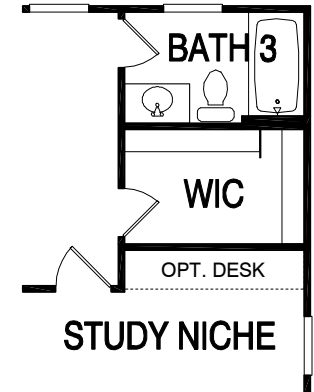

- Life Tested® Feature. Find out more at Pulte.com/lifetested

3,228 sq. ft. | 4 Bedrooms | 2.5 Baths

Optional Luxury Walk-In Shower

Optional Luxury Bath

Optional 3rd Bath

The renderings and site map depicted in this brochure represent artist concepts and are for illustrative purposes only. Please see your sales representative for specific details regarding the elevations, plans, pricing, dimensions, specifications, or products offered in the community. We reserve the right to make modifications or changes without notice or obligation. Photographs are for illustrative purposes only and are not intended to be an actual representation of a specific home being offered. This material shall not constitute a valid offer in any state where prior registration is required or if void by law. Please see a sales consultant for details. MHBR #516. ©2016 Pulte Home Corporation. All rights reserved.