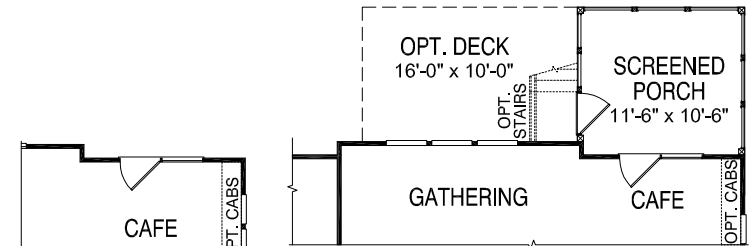

- Life Tested® Feature. Find out more at Pulte.com/lifetested

3,339 sq. ft. | 4-6 Bedrooms | 2.5 Baths

Optional Luxury Walk-In Shower

Optional Luxury Bath

Optional Library

Optional Screened Porch

Optional Chef Kitchen

Optional Sunroom

Optional Planning Center

The renderings and site map depicted in this brochure represent artist concepts and are for illustrative purposes only. Please see your sales representative for specific details regarding the elevations, plans, pricing, dimensions, specifications, or products offered in the community. We reserve the right to make modifications or changes without notice or obligation. Photographs are for illustrative purposes only and are not intended to be an actual representation of a specific home being offered. This material shall not constitute a valid offer in any state where prior registration is required or if void by law. Please see a sales consultant for details. MHBR #516. ©2016 Pulte Home Corporation. All rights reserved.