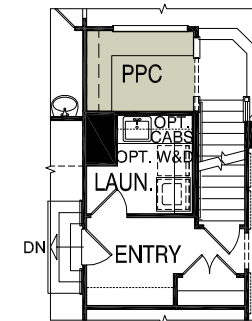

- Life Tested® Feature. Find out more at Pulte.com/lifetested

3,339 sq. ft. | 4-6 Bedrooms | 2.5 Baths

Optional Luxury Walk-In Shower

Optional Luxury Bath

Optional Library

Optional Screened Porch

Optional Chef Kitchen

Optional Sunroom

Optional Planning Center

The renderings and site map depicted in this brochure represent artist concepts and are for illustrative purposes only. Please see your sales representative for specific details regarding the elevations, plans, pricing, dimensions, specifications, or products offered in the community. We reserve the right to make modifications or changes without notice or obligation. Photographs are for illustrative purposes only and are not intended to be an actual representation of a specific home being offered. This material shall not constitute a valid offer in any state where prior registration is required or if void by law. Please see a sales consultant for details. MHBR #516. ©2016 Pulte Home Corporation. All rights reserved.