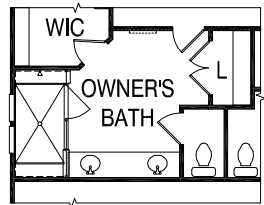

- Life Tested® Feature. Find out more at Pulte.com/lifetested

3,339 sq. ft. | 4-6 Bedrooms | 2.5 Baths

Optional Luxury Walk-In Shower

Optional Luxury Bath

Optional Library

Optional Screened Porch

Optional Chef Kitchen