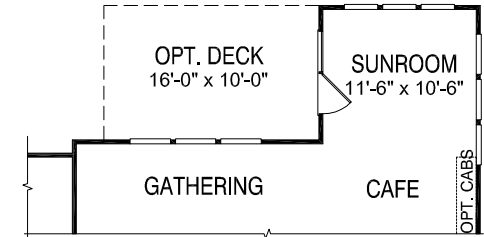

- Life Tested® Feature. Find out more at Pulte.com/lifetested

3,339 sq. ft. | 4-6 Bedrooms | 2.5 Baths

Optional Luxury Walk-In Shower

Optional Luxury Bath

Optional Library

Optional Screened Porch

Optional Chef Kitchen