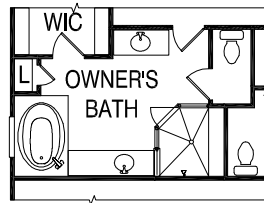

- Life Tested® Feature. Find out more at Pulte.com/lifetested

3,339 sq. ft. | 4-6 Bedrooms | 2.5 Baths

Optional Luxury Walk-In Shower

Optional Luxury Bath

Optional Library

Optional Screened Porch

Optional Chef Kitchen