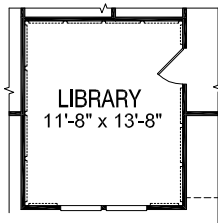

- Life Tested® Feature. Find out more at Pulte.com/lifetested

3,339 sq. ft. | 4-6 Bedrooms | 2.5 Baths

Optional Luxury Walk-In Shower

Optional Luxury Bath

Optional Library

Optional Screened Porch

Optional Chef Kitchen