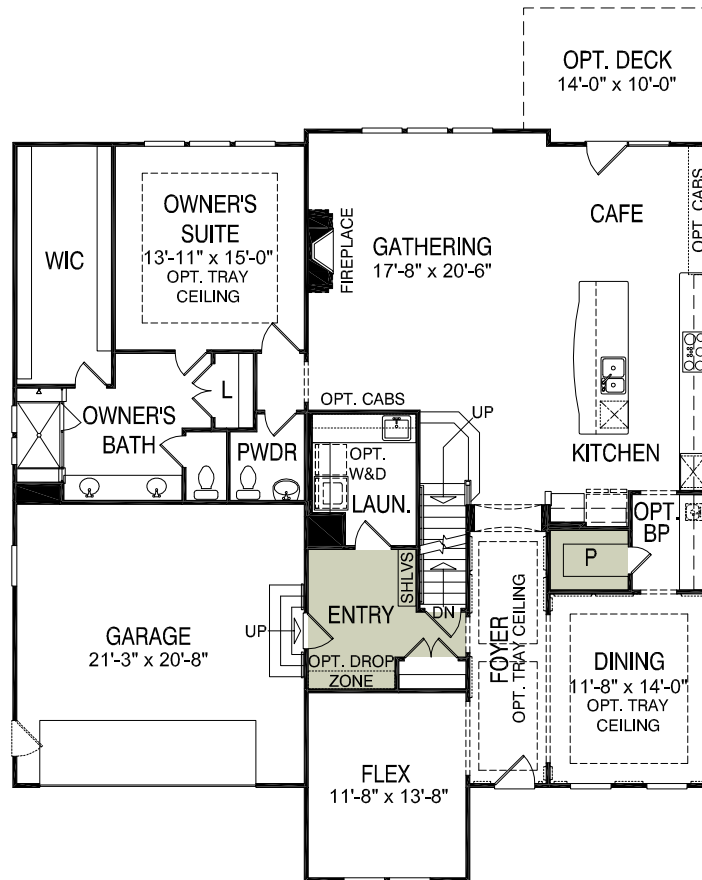

- Life Tested® Feature. Find out more at Pulte.com/lifetested

3,339 sq. ft. | 4-6 Bedrooms | 2.5 Baths

Optional Luxury Walk-In Shower

Optional Luxury Bath

Optional Library

Optional Screened Porch

Optional Chef Kitchen

Optional Sunroom

Optional Planning Center

The renderings and site map depicted in this brochure represent artist concepts and are for illustrative purposes only. Please see your sales representative for specific details regarding the elevations, plans, pricing, dimensions, specifications, or products offered in the community. We reserve the right to make modifications or changes without notice or obligation. Photographs are for illustrative purposes only and are not intended to be an actual representation of a specific home being offered. This material shall not constitute a valid offer in any state where prior registration is required or if void by law. Please see a sales consultant for details. MHBR #516. ©2016 Pulte Home Corporation. All rights reserved.