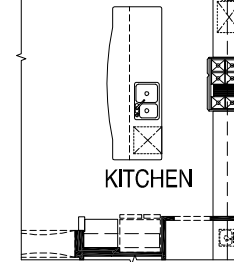

- Life Tested® Feature. Find out more at Pulte.com/lifetested

3,339 sq. ft. | 4-6 Bedrooms | 2.5 Baths

Optional Luxury Walk-In Shower

Optional Luxury Bath

Optional Library

Optional Screened Porch

Optional Chef Kitchen