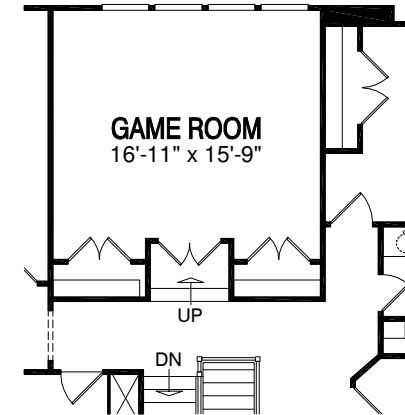

- Life Tested® Feature. Find out more at [Pulte.com/lifetested](http://Pulte.com/lifetested)

3,749 sq. ft. | 4 Bedrooms | 2.5 Baths

Optional Sitting Room

Optional Luxury Walk-In Shower

Optional Luxury Bath

Optional 6th Bedroom

Optional Game Room

The renderings and site map depicted in this brochure represent artist concepts and are for illustrative purposes only. Please see your sales representative for specific details regarding the elevations, plans, pricing, dimensions, specifications, or products offered in the community. We reserve the right to make modifications or changes without notice or obligation. Photographs are for illustrative purposes only and are not intended to be an actual representation of a specific home being offered. This material shall not constitute a valid offer in any state where prior registration is required or if void by law. Please see a sales consultant for details. MHBR #516. ©2016 Pulte Home Corporation. All rights reserved.