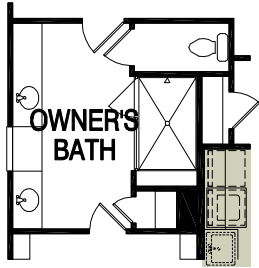

- Life Tested® Feature. Find out more at [Pulte.com/lifetested](http://Pulte.com/lifetested)

3,749 sq. ft. | 4 Bedrooms | 2.5 Baths

Optional Sitting Room

Optional Luxury Walk-In Shower

Optional Luxury Bath

Optional 6th Bedroom

Optional Game Room

The renderings and site map depicted in this brochure represent artist concepts and are for illustrative purposes only. Please see your sales representative for specific details regarding the elevations, plans, pricing, dimensions, specifications, or products offered in the community. We reserve the right to make modifications or changes without notice or obligation. Photographs are for illustrative purposes only and are not intended to be an actual representation of a specific home being offered. This material shall not constitute a valid offer in any state where prior registration is required or if void by law. Please see a sales consultant for details. MHBR #516. ©2016 Pulte Home Corporation. All rights reserved.