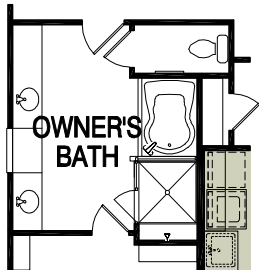

- Life Tested® Feature. Find out more at [Pulte.com/lifetested](http://Pulte.com/lifetested)

3,749 sq. ft. | 4 Bedrooms | 2.5 Baths

Optional Sitting Room

Optional Luxury Walk-In Shower

Optional Luxury Bath

Optional 6th Bedroom

Optional Game Room

The renderings and site map depicted in this brochure represent artist concepts and are for illustrative purposes only. Please see your sales representative for specific details regarding the elevations, plans, pricing, dimensions, specifications, or products offered in the community. We reserve the right to make modifications or changes without notice or obligation. Photographs are for illustrative purposes only and are not intended to be an actual representation of a specific home being offered. This material shall not constitute a valid offer in any state where prior registration is required or if void by law. Please see a sales consultant for details. MHBR #516. ©2016 Pulte Home Corporation. All rights reserved.