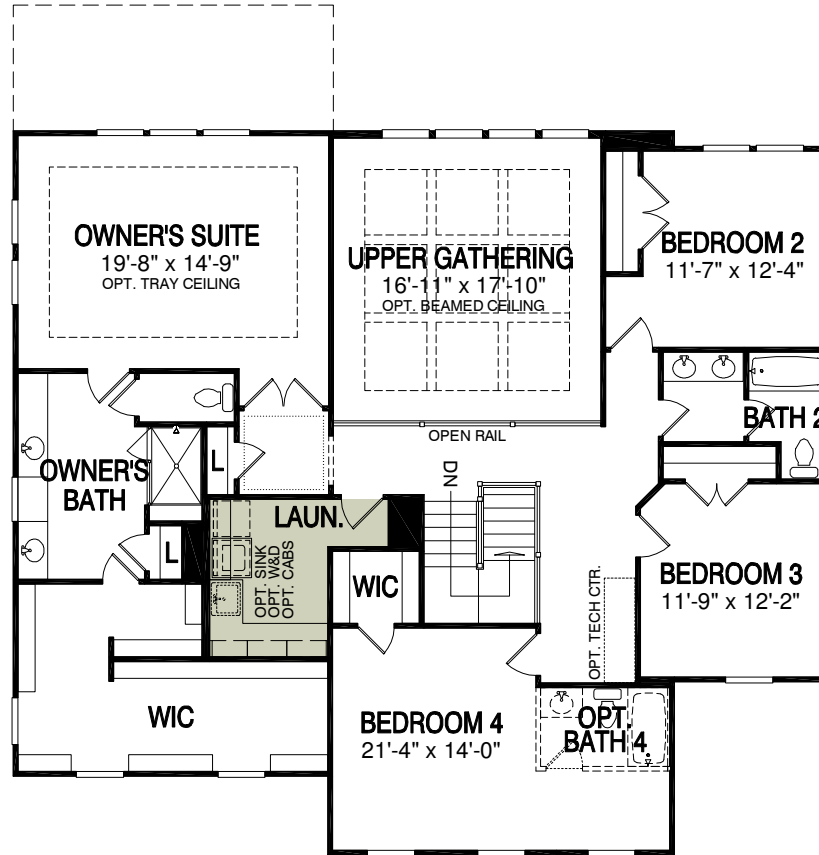

- Life Tested® Feature. Find out more at [Pulte.com/lifetested](http://Pulte.com/lifetested)

3,749 sq. ft. | 4 Bedrooms | 2.5 Baths

Optional Sitting Room

Optional Luxury Walk-In Shower

Optional Luxury Bath

Optional 6th Bedroom

Optional Game Room

The renderings and site map depicted in this brochure represent artist concepts and are for illustrative purposes only. Please see your sales representative for specific details regarding the elevations, plans, pricing, dimensions, specifications, or products offered in the community. We reserve the right to make modifications or changes without notice or obligation. Photographs are for illustrative purposes only and are not intended to be an actual representation of a specific home being offered. This material shall not constitute a valid offer in any state where prior registration is required or if void by law. Please see a sales consultant for details. MHBR #516. ©2016 Pulte Home Corporation. All rights reserved.