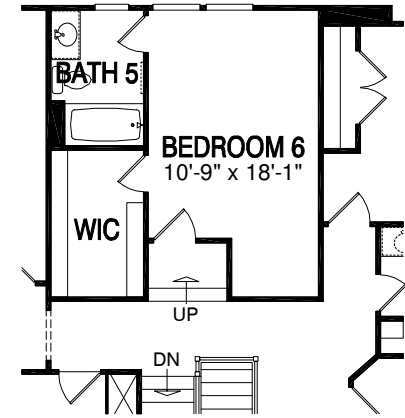

- Life Tested® Feature. Find out more at [Pulte.com/lifetested](http://Pulte.com/lifetested)

3,749 sq. ft. | 4 Bedrooms | 2.5 Baths

Optional Sitting Room

Optional Luxury Walk-In Shower

Optional Luxury Bath

Optional 6th Bedroom

Optional Game Room

The renderings and site map depicted in this brochure represent artist concepts and are for illustrative purposes only. Please see your sales representative for specific details regarding the elevations, plans, pricing, dimensions, specifications, or products offered in the community. We reserve the right to make modifications or changes without notice or obligation. Photographs are for illustrative purposes only and are not intended to be an actual representation of a specific home being offered. This material shall not constitute a valid offer in any state where prior registration is required or if void by law. Please see a sales consultant for details. MHBR #516. ©2016 Pulte Home Corporation. All rights reserved.