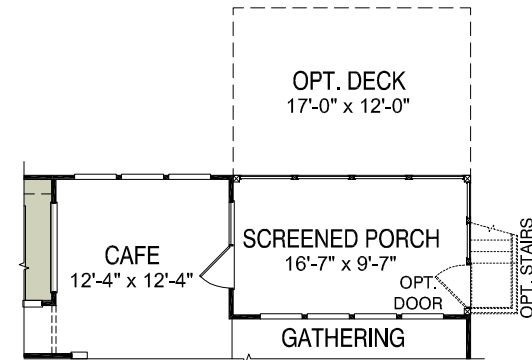

- Life Tested® Feature. Find out more at Pulte.com/lifetested

3,478 sq. ft. | 4 Bedrooms | 3.5 Baths

Optional Chef Kitchen

Optional Screened Porch

Optional 5th Bedroom

Optional Sunroom Condition

Optional Library

Optional Box Window

The renderings and site map depicted in this brochure represent artist concepts and are for illustrative purposes only. Please see your sales representative for specific details regarding the elevations, plans, pricing, dimensions, specifications, or products offered in the community. We reserve the right to make modifications or changes without notice or obligation. Photographs are for illustrative purposes only and are not intended to be an actual representation of a specific home being offered. This material shall not constitute a valid offer in any state where prior registration is required or if void by law. Please see a sales consultant for details. MHBR #516. ©2016 Pulte Home Corporation. All rights reserved.