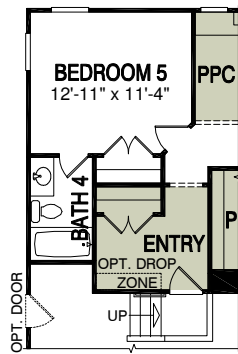

- Life Tested® Feature. Find out more at Pulte.com/lifetested

3,478 sq. ft. | 4 Bedrooms | 3.5 Baths

Optional Chef Kitchen

Optional Screened Porch

Optional 5th Bedroom

Optional Sunroom Condition

Optional Library

Optional Box Window

The renderings and site map depicted in this brochure represent artist concepts and are for illustrative purposes only. Please see your sales representative for specific details regarding the elevations, plans, pricing, dimensions, specifications, or products offered in the community. We reserve the right to make modifications or changes without notice or obligation. Photographs are for illustrative purposes only and are not intended to be an actual representation of a specific home being offered. This material shall not constitute a valid offer in any state where prior registration is required or if void by law. Please see a sales consultant for details. MHBR #516. ©2016 Pulte Home Corporation. All rights reserved.