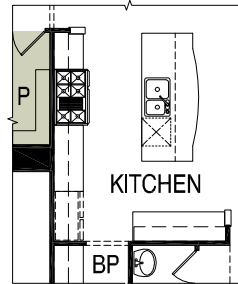

- Life Tested® Feature. Find out more at Pulte.com/lifetested

3,478 sq. ft. | 4 Bedrooms | 3.5 Baths

Optional Chef Kitchen

Optional Screened Porch

Optional 5th Bedroom

Optional Sunroom Condition

Optional Library

Optional Box Window

The renderings and site map depicted in this brochure represent artist concepts and are for illustrative purposes only. Please see your sales representative for specific details regarding the elevations, plans, pricing, dimensions, specifications, or products offered in the community. We reserve the right to make modifications or changes without notice or obligation. Photographs are for illustrative purposes only and are not intended to be an actual representation of a specific home being offered. This material shall not constitute a valid offer in any state where prior registration is required or if void by law. Please see a sales consultant for details. MHBR #516. ©2016 Pulte Home Corporation. All rights reserved.