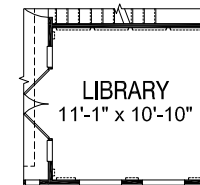

- Life Tested® Feature. Find out more at Pulte.com/lifetested

3,478 sq. ft. | 4 Bedrooms | 3.5 Baths

Optional Chef Kitchen

Optional Screened Porch

Optional 5th Bedroom

Optional Sunroom Condition

Optional Library

Optional Box Window

The renderings and site map depicted in this brochure represent artist concepts and are for illustrative purposes only. Please see your sales representative for specific details regarding the elevations, plans, pricing, dimensions, specifications, or products offered in the community. We reserve the right to make modifications or changes without notice or obligation. Photographs are for illustrative purposes only and are not intended to be an actual representation of a specific home being offered. This material shall not constitute a valid offer in any state where prior registration is required or if void by law. Please see a sales consultant for details. MHBR #516. ©2016 Pulte Home Corporation. All rights reserved.