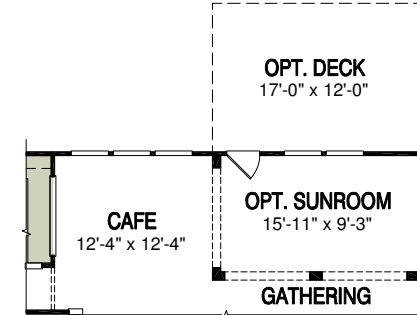

- Life Tested® Feature. Find out more at Pulte.com/lifetested

3,478 sq. ft. | 4 Bedrooms | 3.5 Baths

Optional Chef Kitchen

Optional Screened Porch

Optional 5th Bedroom

Optional Sunroom Condition

Optional Library

Optional Box Window

The renderings and site map depicted in this brochure represent artist concepts and are for illustrative purposes only. Please see your sales representative for specific details regarding the elevations, plans, pricing, dimensions, specifications, or products offered in the community. We reserve the right to make modifications or changes without notice or obligation. Photographs are for illustrative purposes only and are not intended to be an actual representation of a specific home being offered. This material shall not constitute a valid offer in any state where prior registration is required or if void by law. Please see a sales consultant for details. MHBR #516. ©2016 Pulte Home Corporation. All rights reserved.