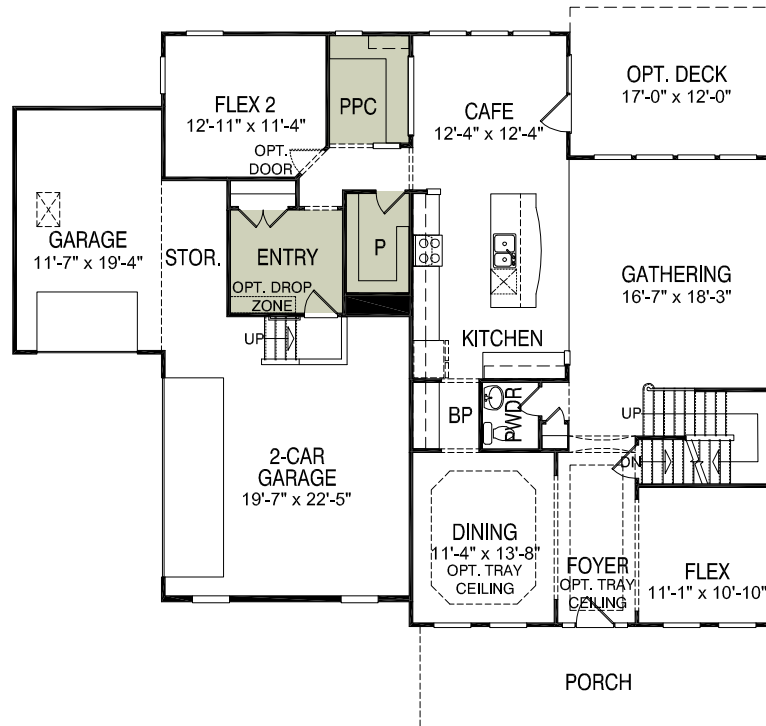

- Life Tested® Feature. Find out more at Pulte.com/lifetested

3,478 sq. ft. | 4 Bedrooms | 3.5 Baths

Optional Chef Kitchen

Optional Screened Porch

Optional 5th Bedroom

Optional Sunroom Condition

Optional Library

Optional Box Window

The renderings and site map depicted in this brochure represent artist concepts and are for illustrative purposes only. Please see your sales representative for specific details regarding the elevations, plans, pricing, dimensions, specifications, or products offered in the community. We reserve the right to make modifications or changes without notice or obligation. Photographs are for illustrative purposes only and are not intended to be an actual representation of a specific home being offered. This material shall not constitute a valid offer in any state where prior registration is required or if void by law. Please see a sales consultant for details. MHBR #516. ©2016 Pulte Home Corporation. All rights reserved.