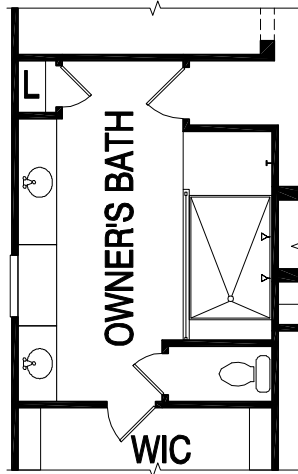

- Life Tested® Feature. Find out more at Pulte.com/lifetested

3,478 sq. ft. | 4 Bedrooms | 3.5 Baths

Optional Fireplace

Optional Luxury Shower w/ Free-Standing Tub

Optional Luxury Shower

The renderings and site map depicted in this brochure represent artist concepts and are for illustrative purposes only. Please see your sales representative for specific details regarding the elevations, plans, pricing, dimensions, specifications, or products offered in the community. We reserve the right to make modifications or changes without notice or obligation. Photographs are for illustrative purposes only and are not intended to be an actual representation of a specific home being offered. This material shall not constitute a valid offer in any state where prior registration is required or if void by law. Please see a sales consultant for details. MHRB #516. ©2016 Pulte Home Corporation. All rights reserved.