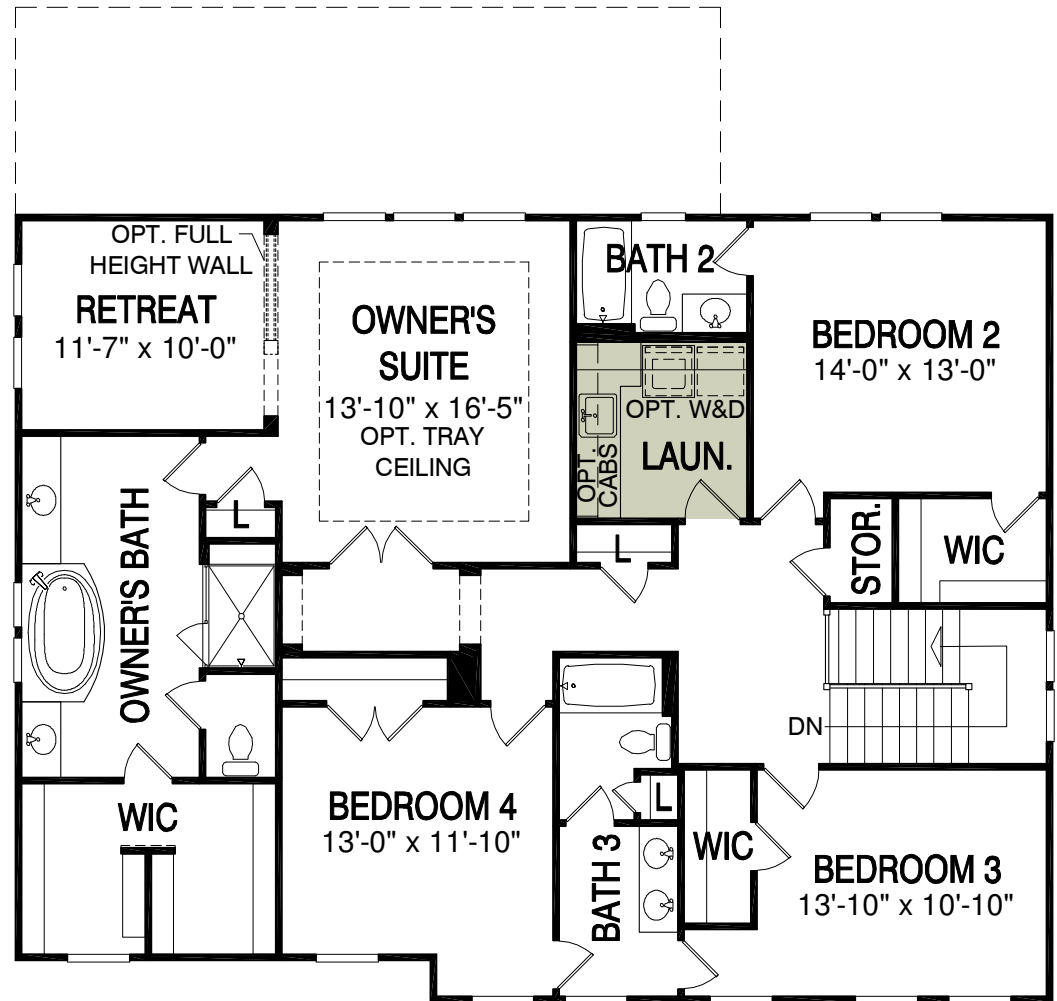

- Life Tested® Feature. Find out more at Pulte.com/lifetested

3,478 sq. ft. | 4 Bedrooms | 3.5 Baths

Optional Fireplace

Optional Luxury Shower w/ Free-Standing Tub

Optional Luxury Shower

The renderings and site map depicted in this brochure represent artist concepts and are for illustrative purposes only. Please see your sales representative for specific details regarding the elevations, plans, pricing, dimensions, specifications, or products offered in the community. We reserve the right to make modifications or changes without notice or obligation. Photographs are for illustrative purposes only and are not intended to be an actual representation of a specific home being offered. This material shall not constitute a valid offer in any state where prior registration is required or if void by law. Please see a sales consultant for details. MHRB #516. ©2016 Pulte Home Corporation. All rights reserved.