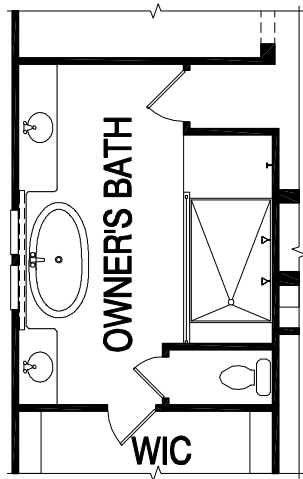

- Life Tested® Feature. Find out more at Pulte.com/lifetested

3,478 sq. ft. | 4 Bedrooms | 3.5 Baths

Optional Fireplace

Optional Luxury Shower w/ Free-Standing Tub

Optional Luxury Shower

The renderings and site map depicted in this brochure represent artist concepts and are for illustrative purposes only. Please see your sales representative for specific details regarding the elevations, plans, pricing, dimensions, specifications, or products offered in the community. We reserve the right to make modifications or changes without notice or obligation. Photographs are for illustrative purposes only and are not intended to be an actual representation of a specific home being offered. This material shall not constitute a valid offer in any state where prior registration is required or if void by law. Please see a sales consultant for details. MHRB #516. ©2016 Pulte Home Corporation. All rights reserved.