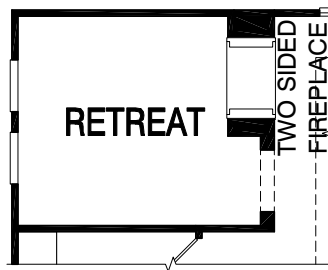

- Life Tested® Feature. Find out more at Pulte.com/lifetested

3,478 sq. ft. | 4 Bedrooms | 3.5 Baths

Optional Fireplace

Optional Luxury Shower w/ Free-Standing Tub

Optional Luxury Shower

The renderings and site map depicted in this brochure represent artist concepts and are for illustrative purposes only. Please see your sales representative for specific details regarding the elevations, plans, pricing, dimensions, specifications, or products offered in the community. We reserve the right to make modifications or changes without notice or obligation. Photographs are for illustrative purposes only and are not intended to be an actual representation of a specific home being offered. This material shall not constitute a valid offer in any state where prior registration is required or if void by law. Please see a sales consultant for details. MHRB #516. ©2016 Pulte Home Corporation. All rights reserved.