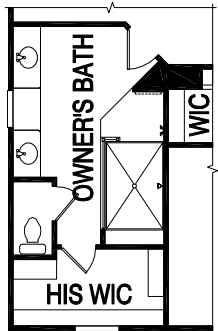

- Life Tested® Feature. Find out more at Pulte.com/lifetested

3,382 sq. ft. | 4 Bedrooms | 3.5 Baths

Optional Fireplace

Optional Luxury Shower & Free-Standing Tub

Optional Luxury Shower

Optional Loft

Optional 6th Bedroom