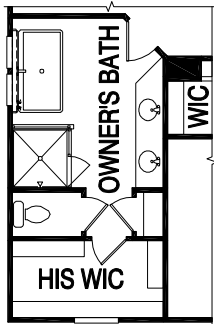

- Life Tested® Feature. Find out more at Pulte.com/lifetested

3,382 sq. ft. | 4 Bedrooms | 3.5 Baths

Optional Fireplace

Optional Luxury Shower & Free-Standing Tub

Optional Luxury Shower

Optional Loft

Optional 6th Bedroom