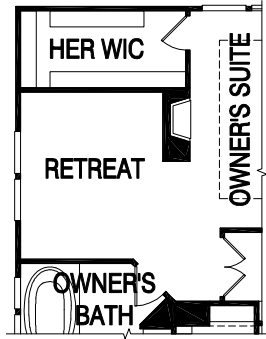

- Life Tested® Feature. Find out more at Pulte.com/lifetested

3,382 sq. ft. | 4 Bedrooms | 3.5 Baths

Optional Fireplace

Optional Luxury Shower & Free-Standing Tub

Optional Luxury Shower

Optional Loft

Optional 6th Bedroom