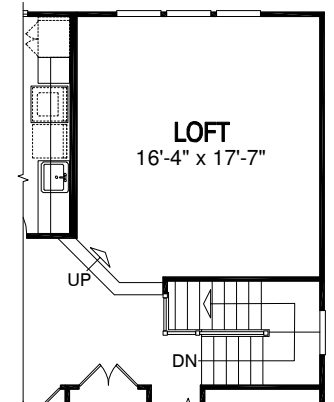

- Life Tested® Feature. Find out more at Pulte.com/lifetested

3,382 sq. ft. | 4 Bedrooms | 3.5 Baths

Optional Fireplace

Optional Luxury Shower & Free-Standing Tub

Optional Luxury Shower

Optional Loft

Optional 6th Bedroom