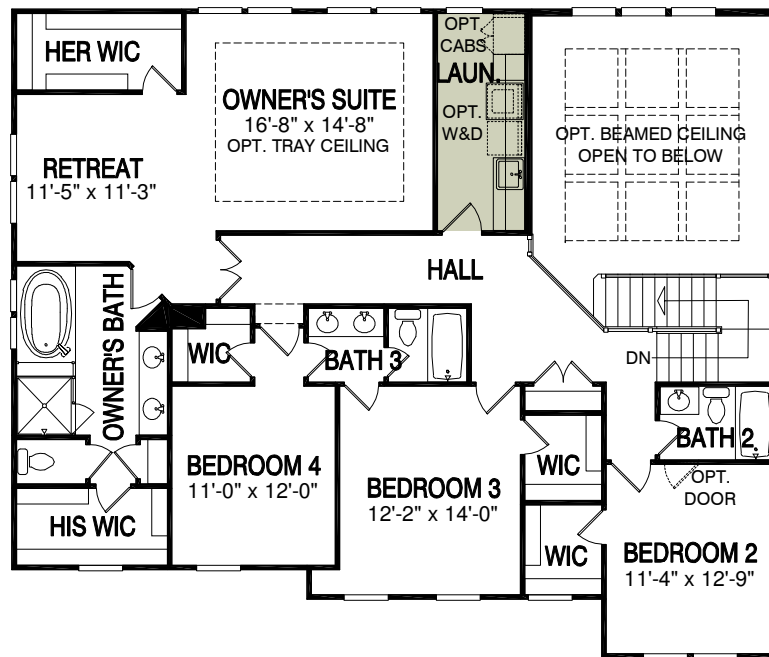

- Life Tested® Feature. Find out more at Pulte.com/lifetested

3,382 sq. ft. | 4 Bedrooms | 3.5 Baths

Optional Fireplace

Optional Luxury Shower & Free-Standing Tub

Optional Luxury Shower

Optional Loft

Optional 6th Bedroom