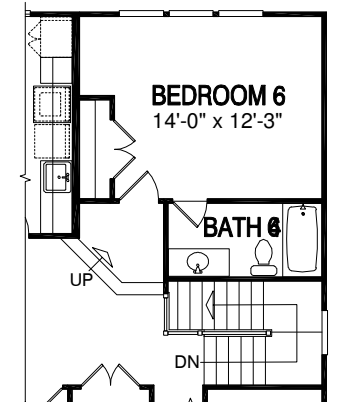

- Life Tested® Feature. Find out more at Pulte.com/lifetested

3,382 sq. ft. | 4 Bedrooms | 3.5 Baths

Optional Fireplace

Optional Luxury Shower & Free-Standing Tub

Optional Luxury Shower

Optional Loft

Optional 6th Bedroom