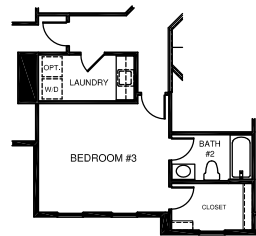

4,627 sq. ft. | 4 Beds | 4.5 Baths

OPT. SECOND FLOOR LAUNDRY

OPT. SECOND FLOOR W/ FIVE BEDROOMS
(AVAILABLE ONLY WITH OPT. CONSERVATORY OR OPT. SUITE FIRST FLOOR)

OPT. 2ND FLOOR LAUNDRY W/ OPT. FIVE BEDROOM PLAN
(AVAILABLE ONLY WITH OPT. CONSERVATORY OR OPT. SUITE FIRST FLOOR)

OPT. BONUS ROOM OR BONUS BEDROOM

OPT. SITTING AREA & OPT. COVERED PORCH

OPT. OWNER'S BATH W/ SOAKING TUB AND ROMAN SHOWER