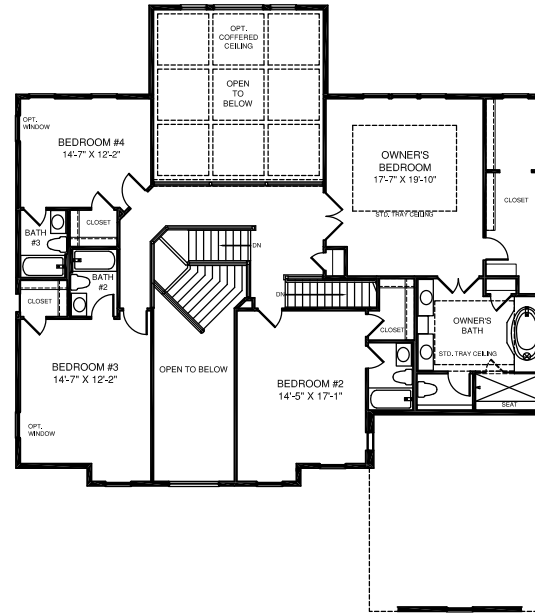

4,627 sq. ft. | 4 Beds | 4.5 Baths

OPT. SECOND FLOOR LAUNDRY

OPT. SECOND FLOOR W/ FIVE BEDROOMS
(AVAILABLE ONLY WITH OPT. CONSERVATORY OR OPT. SUITE FIRST FLOOR)

OPT. 2ND FLOOR LAUNDRY W/ OPT. FIVE BEDROOM PLAN
(AVAILABLE ONLY WITH OPT. CONSERVATORY OR OPT. SUITE FIRST FLOOR)

OPT. BONUS ROOM OR BONUS BEDROOM

OPT. SITTING AREA & OPT. COVERED PORCH

OPT. OWNER'S BATH W/ SOAKING TUB AND ROMAN SHOWER