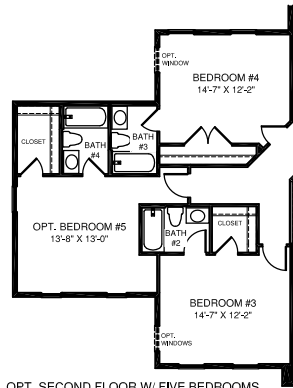

4,627 sq. ft. | 4 Beds | 4.5 Baths

OPT. SECOND FLOOR LAUNDRY

OPT. SECOND FLOOR W/ FIVE BEDROOMS
(AVAILABLE ONLY WITH OPT. CONSERVATORY OR OPT. SUITE FIRST FLOOR)

OPT. 2ND FLOOR LAUNDRY W/ OPT. FIVE BEDROOM PLAN
(AVAILABLE ONLY WITH OPT. CONSERVATORY OR OPT. SUITE FIRST FLOOR)

OPT. BONUS ROOM OR BONUS BEDROOM

OPT. SITTING AREA & OPT. COVERED PORCH

OPT. OWNER'S BATH W/ SOAKING TUB AND ROMAN SHOWER