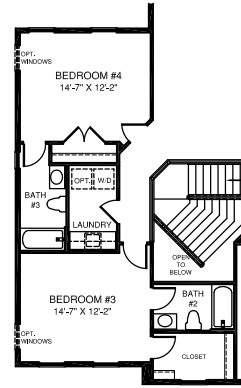

4,627 sq. ft. | 4 Beds | 4.5 Baths

OPT. SECOND FLOOR LAUNDRY

OPT. SECOND FLOOR W/ FIVE BEDROOMS
(AVAILABLE ONLY WITH OPT. CONSERVATORY OR OPT. SUITE FIRST FLOOR)

OPT. 2ND FLOOR LAUNDRY W/ OPT. FIVE BEDROOM PLAN
(AVAILABLE ONLY WITH OPT. CONSERVATORY OR OPT. SUITE FIRST FLOOR)

OPT. BONUS ROOM OR BONUS BEDROOM

OPT. SITTING AREA & OPT. COVERED PORCH

OPT. OWNER'S BATH W/ SOAKING TUB AND ROMAN SHOWER