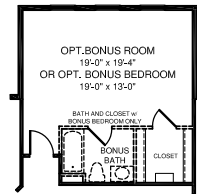

4,627 sq. ft. | 4 Beds | 4.5 Baths

OPT. SECOND FLOOR LAUNDRY

OPT. SECOND FLOOR W/ FIVE BEDROOMS
(AVAILABLE ONLY WITH OPT. CONSERVATORY OR OPT. SUITE FIRST FLOOR)

OPT. 2ND FLOOR LAUNDRY W/ OPT. FIVE BEDROOM PLAN
(AVAILABLE ONLY WITH OPT. CONSERVATORY OR OPT. SUITE FIRST FLOOR)

OPT. BONUS ROOM OR BONUS BEDROOM

OPT. SITTING AREA & OPT. COVERED PORCH

OPT. OWNER'S BATH W/ SOAKING TUB AND ROMAN SHOWER