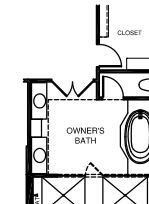

4,627 sq. ft. | 4 Beds | 4.5 Baths

OPT. SECOND FLOOR LAUNDRY

OPT. SECOND FLOOR W/ FIVE BEDROOMS
(AVAILABLE ONLY WITH OPT. CONSERVATORY OR OPT. SUITE FIRST FLOOR)

OPT. 2ND FLOOR LAUNDRY W/ OPT. FIVE BEDROOM PLAN
(AVAILABLE ONLY WITH OPT. CONSERVATORY OR OPT. SUITE FIRST FLOOR)

OPT. BONUS ROOM OR BONUS BEDROOM

OPT. SITTING AREA & OPT. COVERED PORCH

OPT. OWNER'S BATH W/ SOAKING TUB AND ROMAN SHOWER