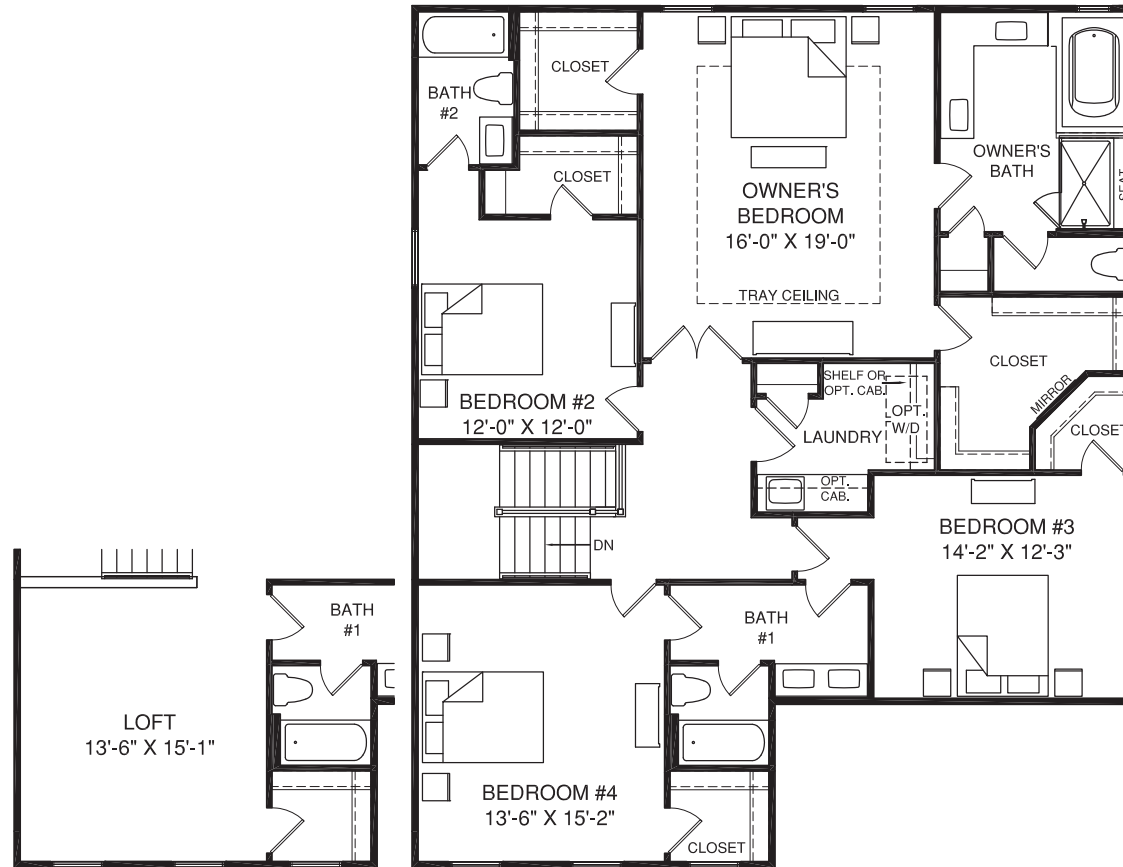

3,343 sq. ft. | 4 Beds | 3.5 Baths

OPT. THREE BEDROOMS  
W/ LOFT